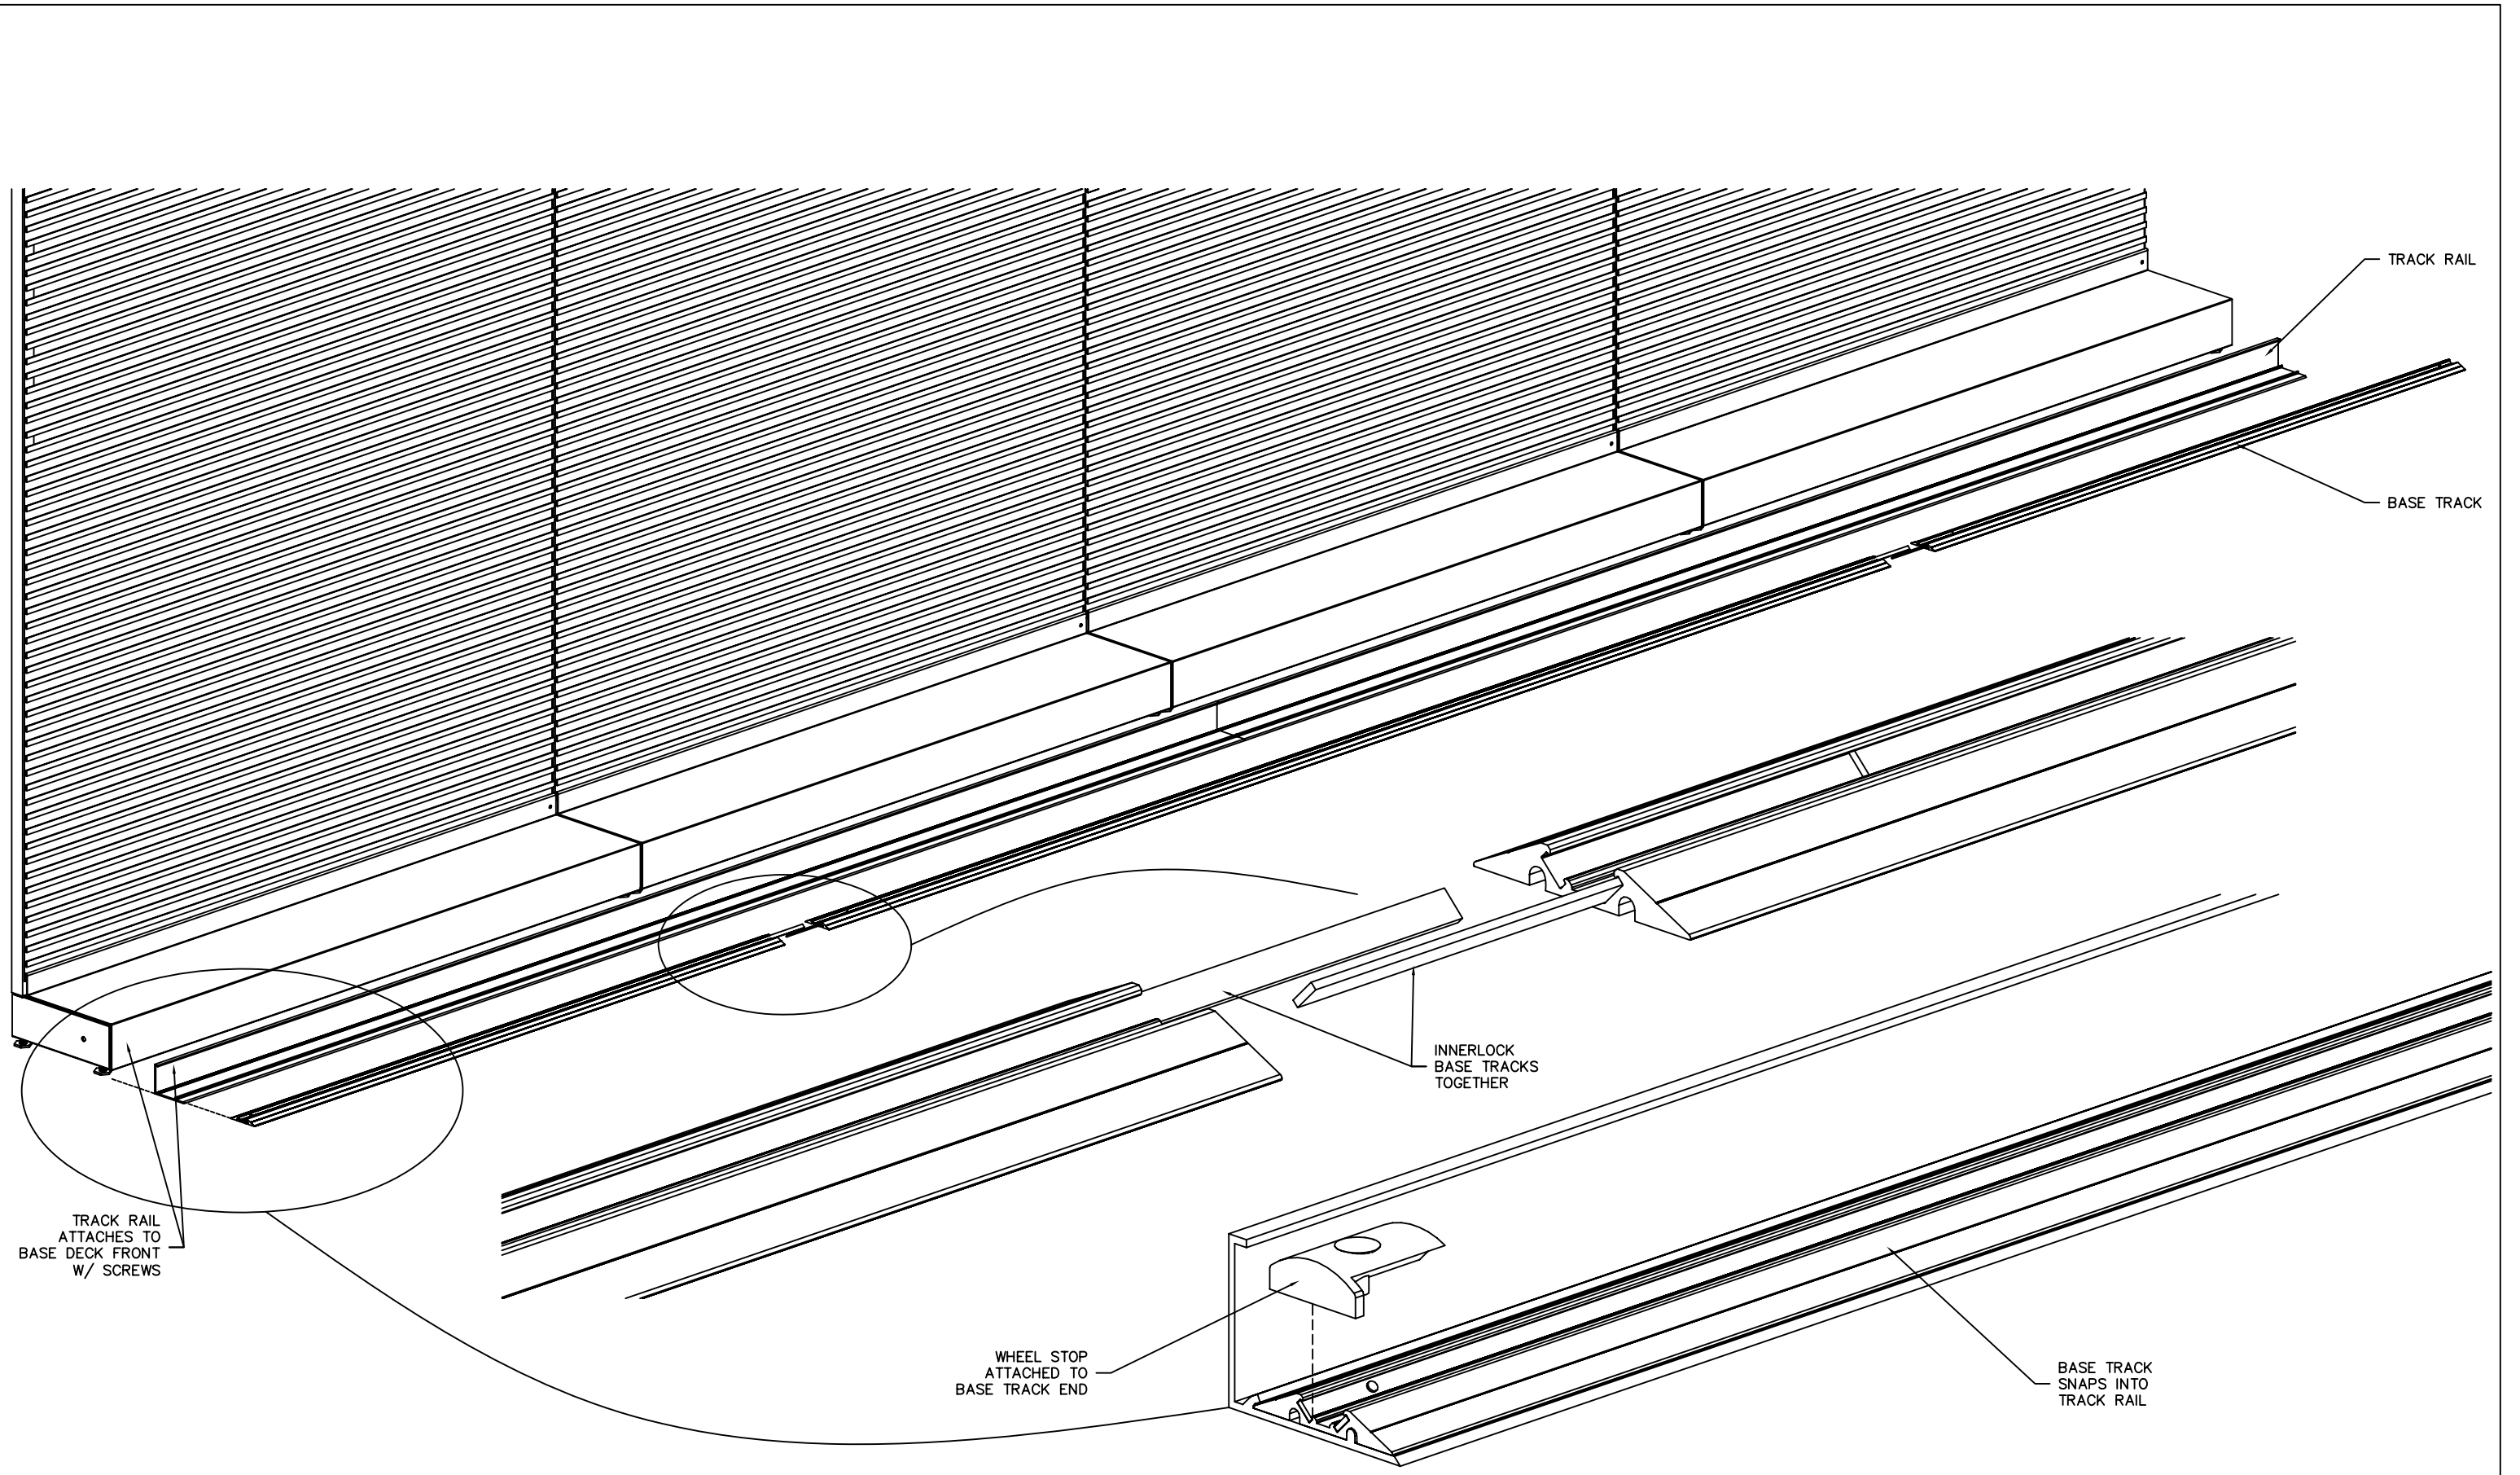

UNIWEB, INC.

222 So. Promenade Ave. Corona, California 92879 (951) 279-7999 800 486-4932 www.uniwebinc.com

DATE 1-6-09
SCALE NOTED
DRN MD

CUSTOMER
DESCRIPTION

MULTI-ROLLING UNIT
BASE TRACK INSTALLATION

Sheet 1.3