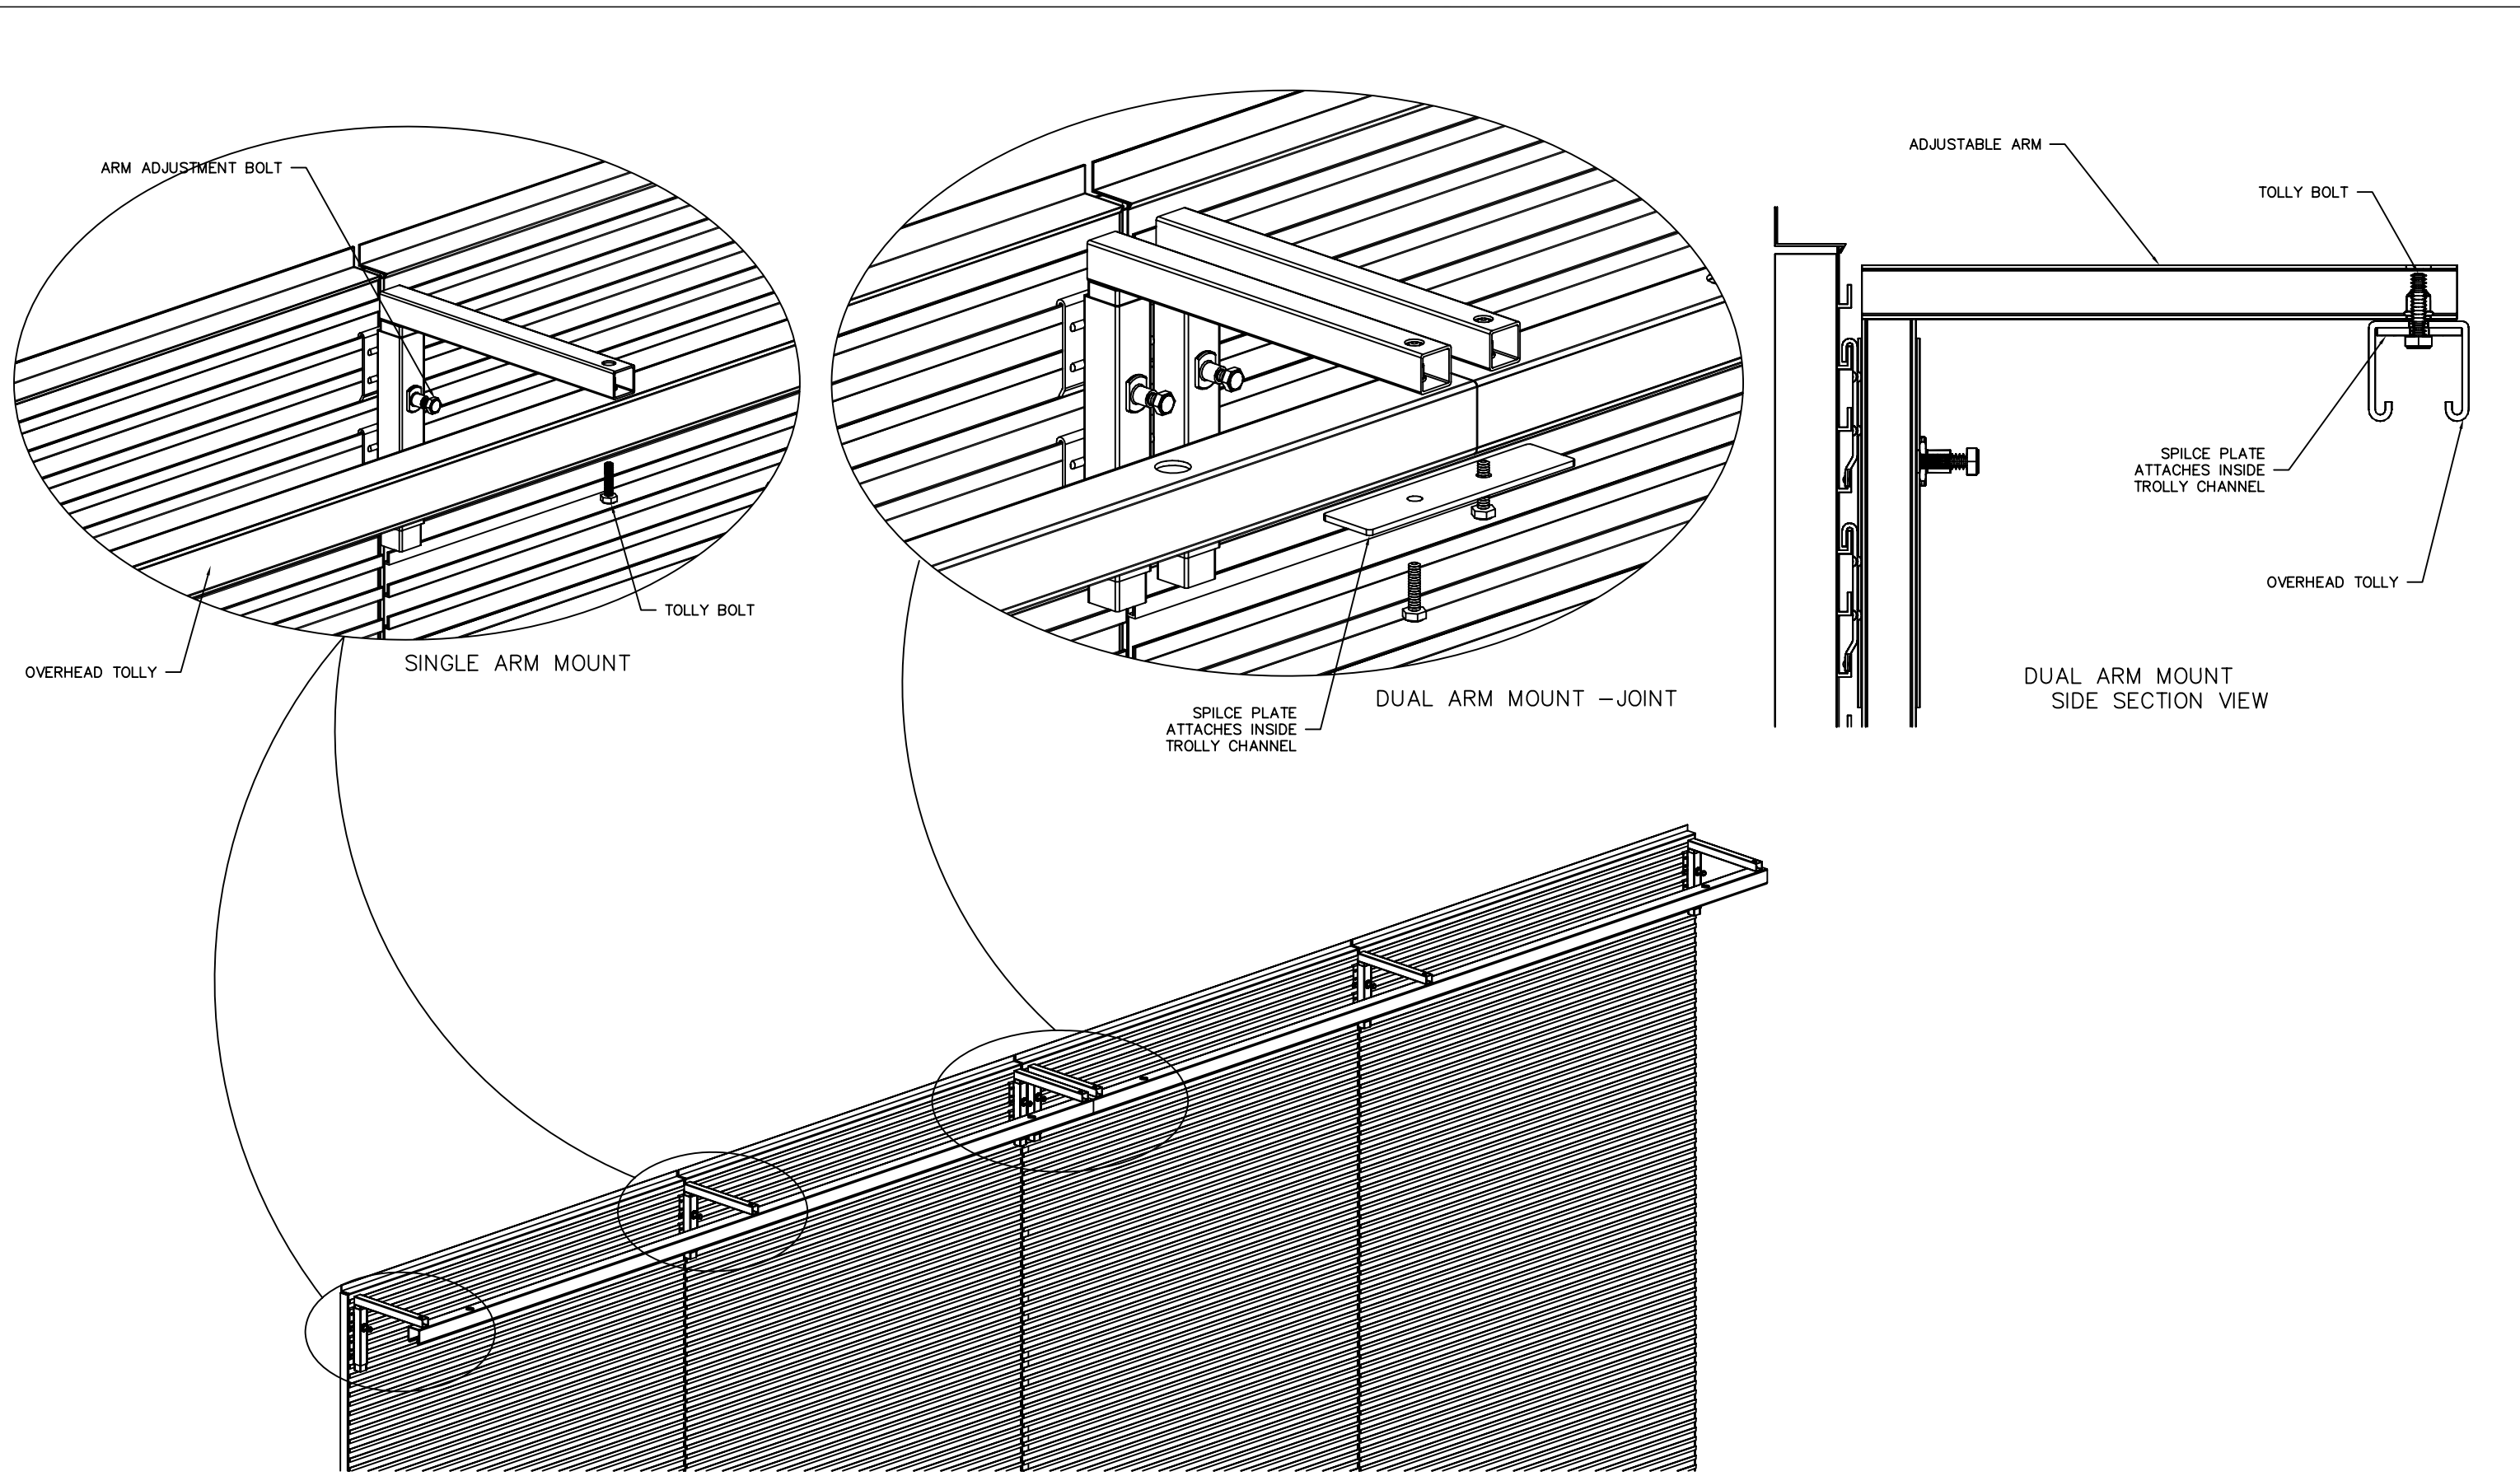

UNIWEB, INC.

222 So. Promenade Ave. Corona, California 92879 (951) 279-7999 800 486-4932 www.uniwebinc.com

DATE	1-6-09
SCALE	NOTED
DRN	MD

CUSTOMER
DESCRIPTION

**MULTI-ROLLING UNIT
OVERHEAD INSTALLATION**

Sheet
1.2